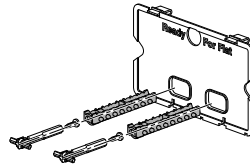

AIR ■ FUN ■ STING ■ STRIPE ■ TURN

[mm]

AIR, AIR-INOX

FUN, FUN-ANTIC, FUN-BEECH, FUN-INOX, FUN-OAK WHITE, FUN-TEAK, FUN-WENGE, FUN-WHITE, FUN-BLACK

STING, STING-INOX

STRIPE, STRIPE-BEECH, STRIPE-BLACK, STRIPE-INOX, STRIPE-OAK WHITE, STRIPE-TEAK, STRIPE-WENGE, STRIPE-WHITE, STRIPE-GLASS WHITE, STRIPE-GLASS BLACK

TURN, TURN-INOX

A100, A101, A102, A112, A115, A116

9

L	V	
21 ÷ 27 mm	V = L - 15 mm	A
27 ÷ 37 mm	V = L - 25 mm	B
37 ÷ 47 mm	V = L - 35 mm	C
47 ÷ 57 mm	V = L - 45 mm	D
57 ÷ 67 mm	V = L - 55 mm	E
67 ÷ 77 mm	V = L - 65 mm	F
77 ÷ 87 mm	V = L - 75 mm	G
87 ÷ 97 mm	V = L - 85 mm	H

10

V = L - 15mm
(L - 25mm
.....
L - 85mm)

11

12

13

14

15

16